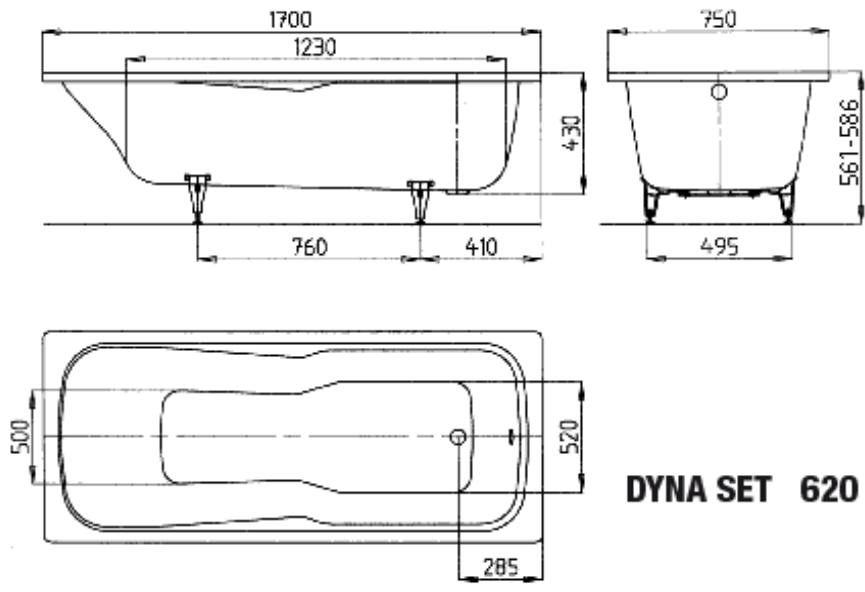

SPECIFICATION SHEET - wares

BRAND:	KALDEWEI	Product Photo:
ORIGIN:	Germany	
SERIES:	DYNASET 620	
PRODUCT DESCRIPTION:	One-seater inlay set bath with waste at foot end Combi-bath suitable for bath and shower 3.5 mm steel enamel With anti-slip Ø435 mm Water volume: 169 liters 6877 7050 0000- 4001 waste and overflow 5814 7000 0000- 5030 allround leg set	
MODEL No.	2261 3000 0001	
FINISH/COLOUR:	Alpine white finish	
DIMENSIONS:	1700 x 750 x 430mm	
OPTIONAL MATCHING PARTS:		

Technical Informations:

DYNA SET 620

REMINDER:	Do not use abrasive or aggressive cleaners and or contain chlorine or hydrochloric acid solution for cleaning. All information stated above are solely for reference only, and should be based on the actual submission sample. Dimensions and specifications are subject to change without prior notice.